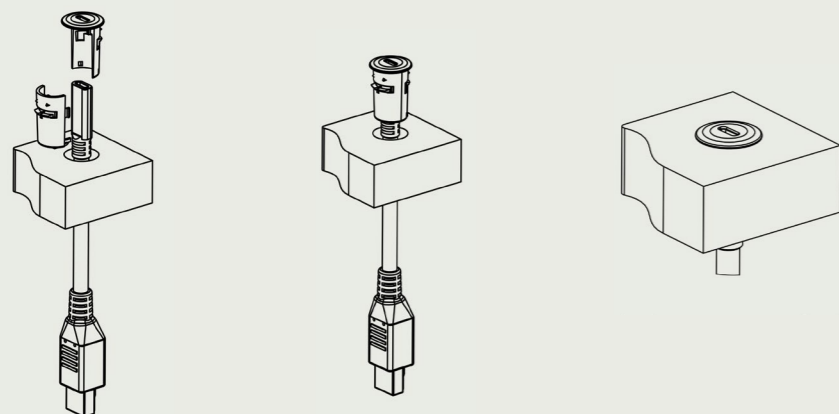

ATOM MINI

Compact Fast Charging USB-C Module

ATOM MINI

Tiny, Versatile and Powerful

Atom Mini delivers up to 140W of USB-C Fast Charging in a minimalistic housing, designed to integrate seamlessly into workstations, collaborative and shared areas.

It features a simple design allowing installers to easily install it onsite or pre-delivery. Atom Mini is specialised to be used with our 30W to 140W USB Modules, which would be installed underneath the desk, connected to our softwiring.

Colours Available

White Black

Key Features

- Provides up to 140W USB-C Fast Charging
- Can be installed in multiple areas including Workstations, Collaboration and Shared Spaces
- Small 0.74" Installation hole from above the desk
- Perfect solution for providing high powered USB - C output while keeping the work area clutter free

Product Details

Atom Mini

1AMC**	Atom Mini - Includes 2-Part Atom Mini + 59" USB-C Male to USB-C Female Lead in Black (This part is to be used with our 30W/65W USB module)
1AMC100**	Atom Mini (100W) - Includes 2-Part Atom Mini + 100W USB Module + 59" USB C to 12 Pin Plug in Black
1AMC140**	Atom Mini (140W) - Includes 2-Part Atom Mini + 140W Inline USB Module + 59" USB C to 12 Pin Plug in Black - Coming Soon