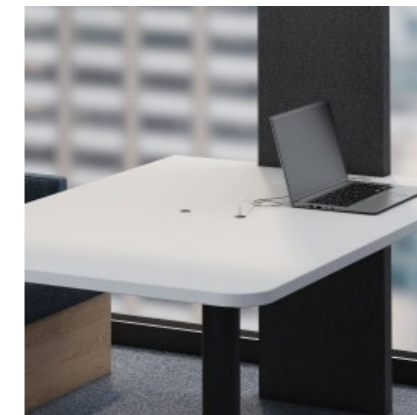

Application Areas

Collaboration Space