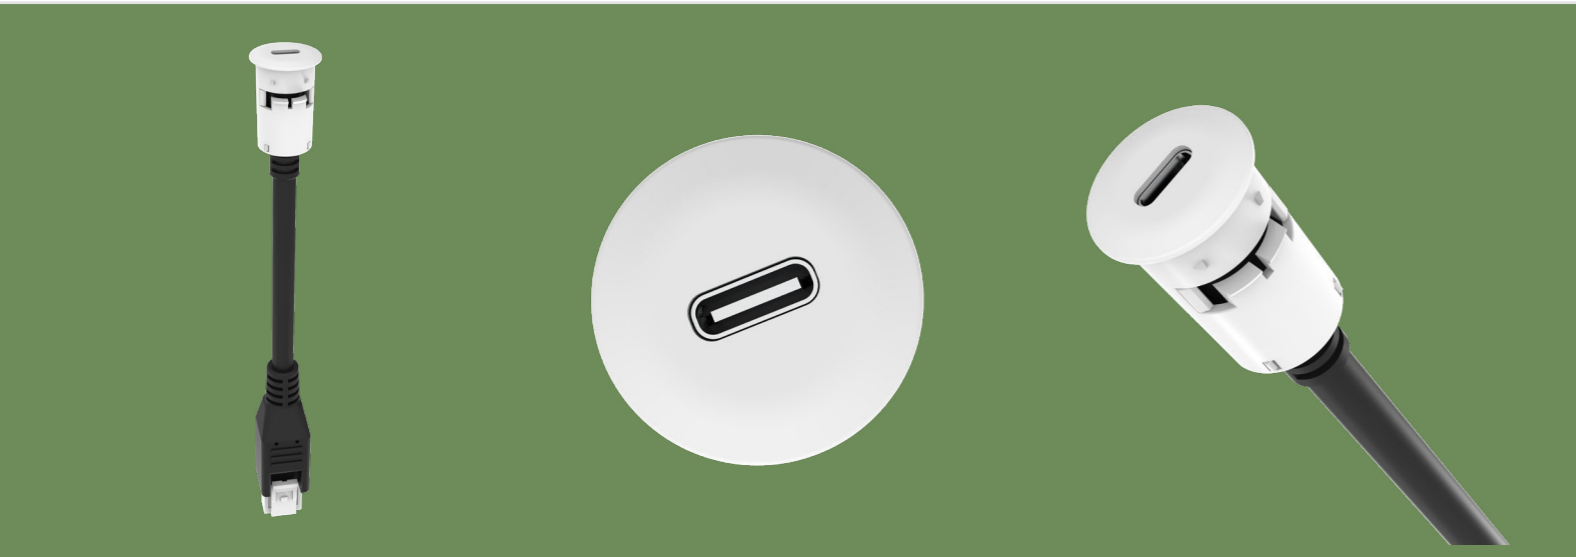

ATOM MINI

Compact Fast Charging USB-C Module

ATOM MINI

Tiny, Versatile and Powerful

Atom Mini delivers up to 140W of USB-C Fast Charging in a minimalistic housing, designed to integrate seamlessly into workstations, collaborative and shared areas.

It features a simple design allowing installers to easily install it onsite or pre-delivery. Atom Mini is specialised to be used with our 30W to 140W USB Modules, which would be installed underneath the desk, connected to our softwiring.

Colours Available

White Black

Key Features

- Provides up to 140W USB-C Fast Charging
- Can be installed in multiple areas including Workstations, Collaboration and Shared Spaces
- Small 0.74" Installation hole from above the desk
- Perfect solution for providing high powered USB - C output while keeping the work area clutter free

Product Details

Atom Mini

1AMC**	Atom Mini - Includes 2-Part Atom Mini + 59" USB-C Male to USB-C Female Lead in Black (This part is to be used with our 30W/65W USB module)
1AMC100**	Atom Mini (100W) - Includes 2-Part Atom Mini + 100W USB Module + 59" USB C to 12 Pin Plug in Black
1AMC140**	Atom Mini (140W) - Includes 2-Part Atom Mini + 140W Inline USB Module + 59" USB C to 12 Pin Plug in Black - Coming Soon