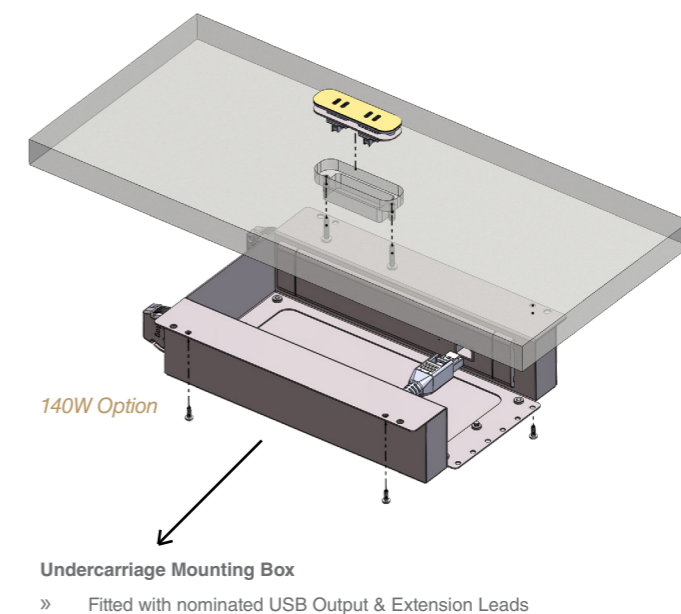

Matte Options:

- BSM: Brass (Matte)
- BZM: Bronze (Matte)
- SSM: Stainless Steel (Matte)
- BKM: Black Metal (Matte)

Please Note: When using both USB-C ports, the port with the orange tab will provide higher output

Disclaimer: CMS has made every attempt to ensure the accuracy and reliability of the information provided in this document are correct. All information contained in this document is to be used for general guidance only. CMS reserves the right to change, delete or modify the information without notice. v1 0925 © CMS Electracom 2025