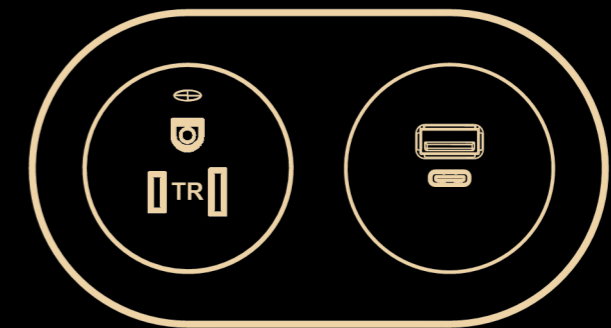

Bronze

Stainless
Steel

Black

Vero

Echo

Atom Mini

VERO

Slim Design. Powerful Charging.

Vero delivers high-performance charging in a refined, slimline form. Featuring USB C-C Fast Charging up to 140W, in either 4-Gang or 8-Gang configurations, makes it ideal for modern meeting rooms, collaboration spaces and high-end boardrooms.