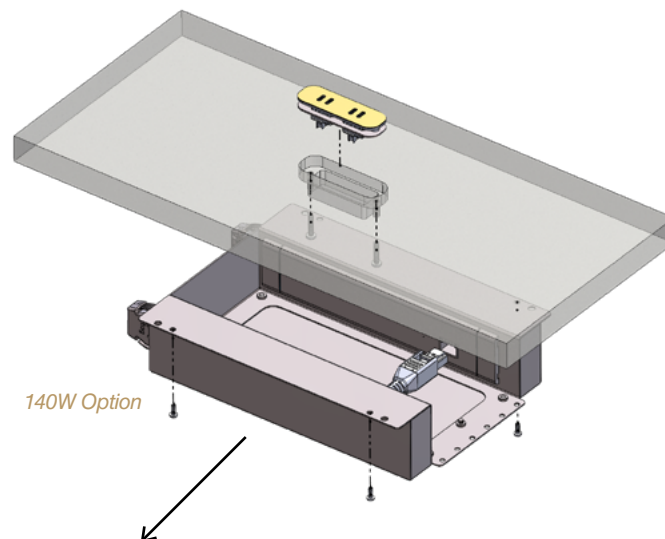

Matte Options:

- BSM: Brass (Matte)
- BZM: Bronze (Matte)
- SSM: Stainless Steel (Matte)
- BKM: Black Metal (Matte)

4-Gang

8-Gang

Undercarriage Mounting Box

» Fitted with nominated USB Output & Extension Leads

Please Note: When using both USB-C ports, the port with the orange tab will provide higher output

Disclaimer: CMS has made every attempt to ensure the accuracy and reliability of the information provided in this document are correct. All information contained in this document is to be used for general guidance only. CMS reserves the right to change, delete or modify the information without notice. v1 1125 © CMS Electracom 2025